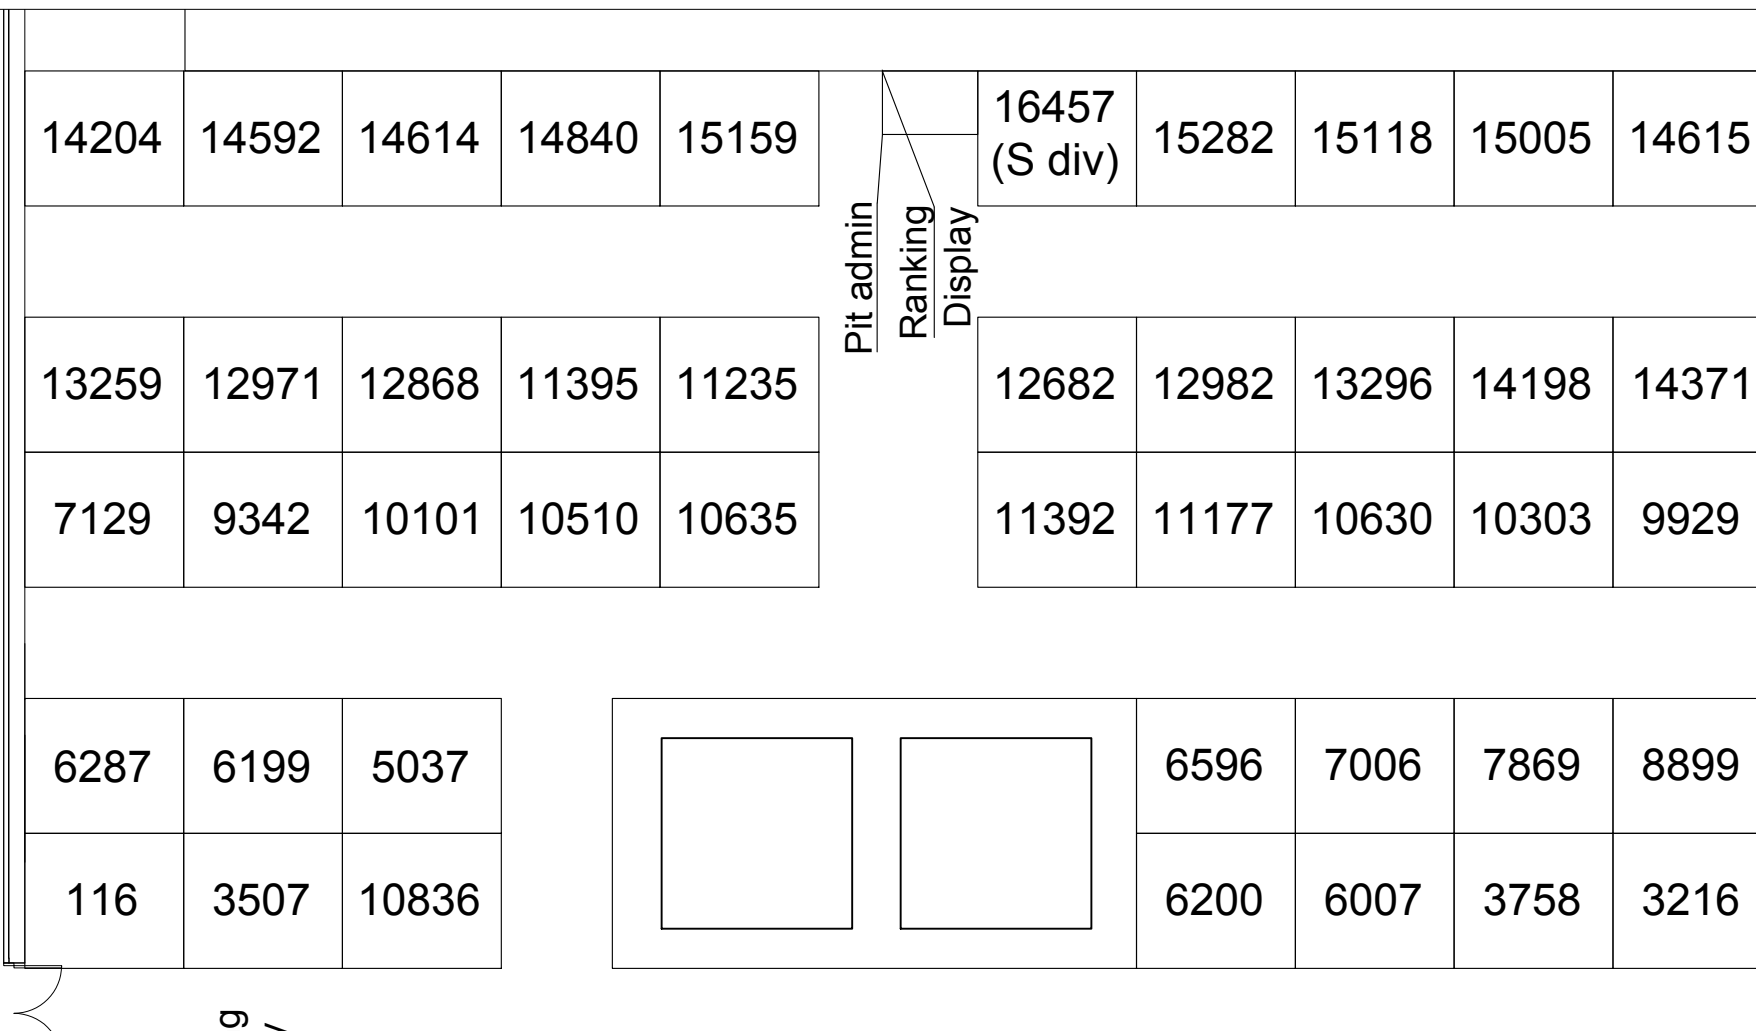

Illinois FTC State Championship 2020

Solomon Pit Map Cooper

PRODUCED BY AN AUTODESK STUDENT VERSION

PRODUCED BY AN AUTODESK STUDENT VERSION

Note: Each team has 8.5'x10'. Pits will be marked with tape