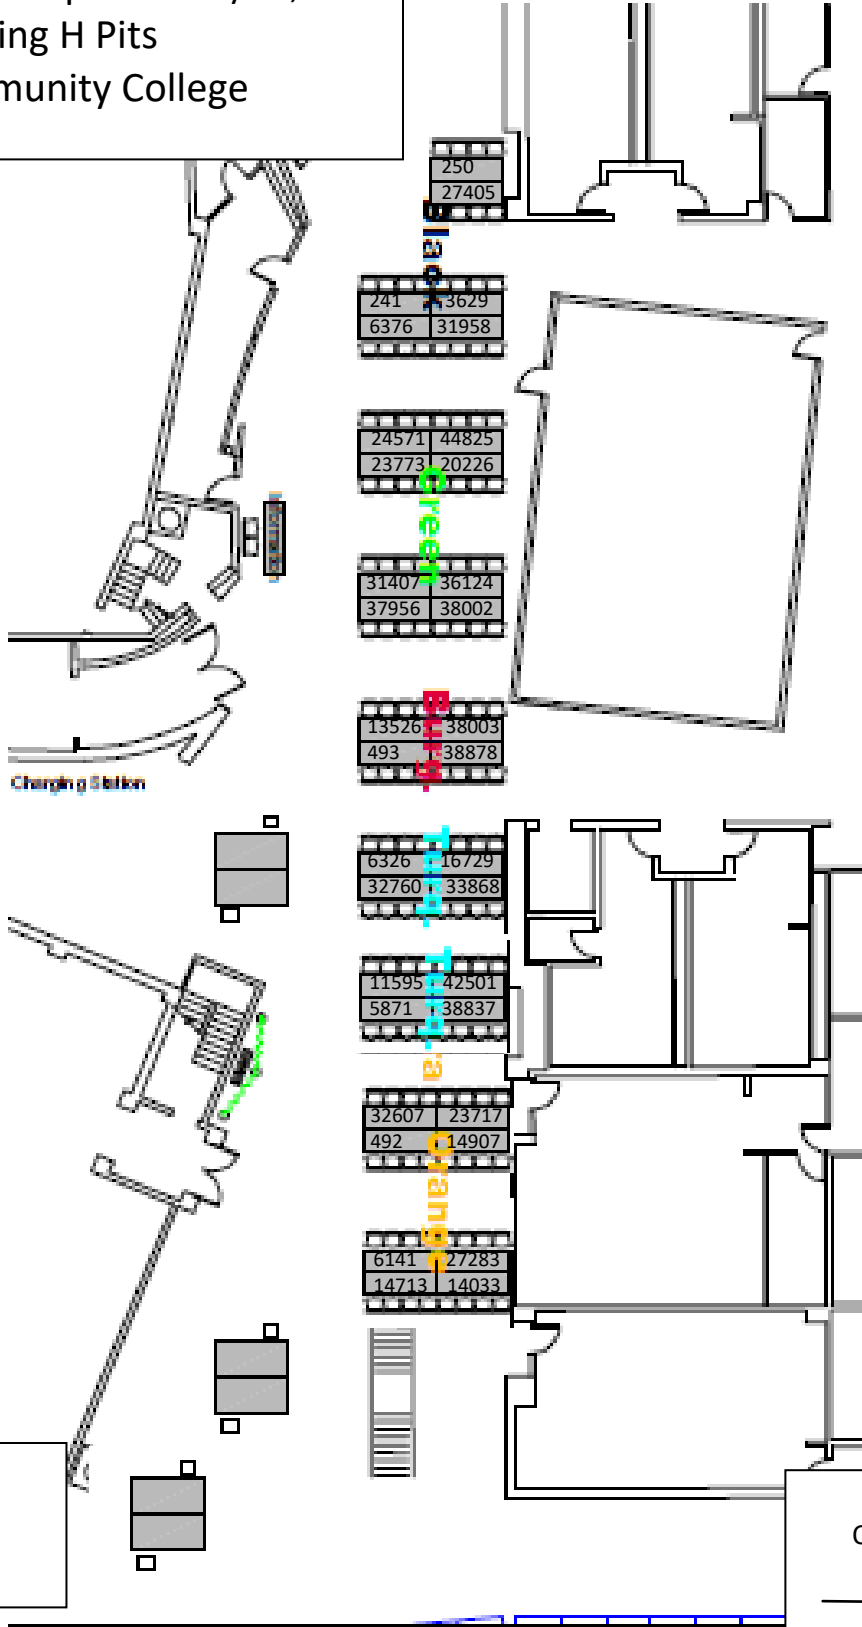

Einstein Championship – January 18, 2020
 Building H Pits
 Elgin Community College

Building F
 Judging
 Team Photos

Building J
 Opening/Closing Ceremony
 Robot Competition Area