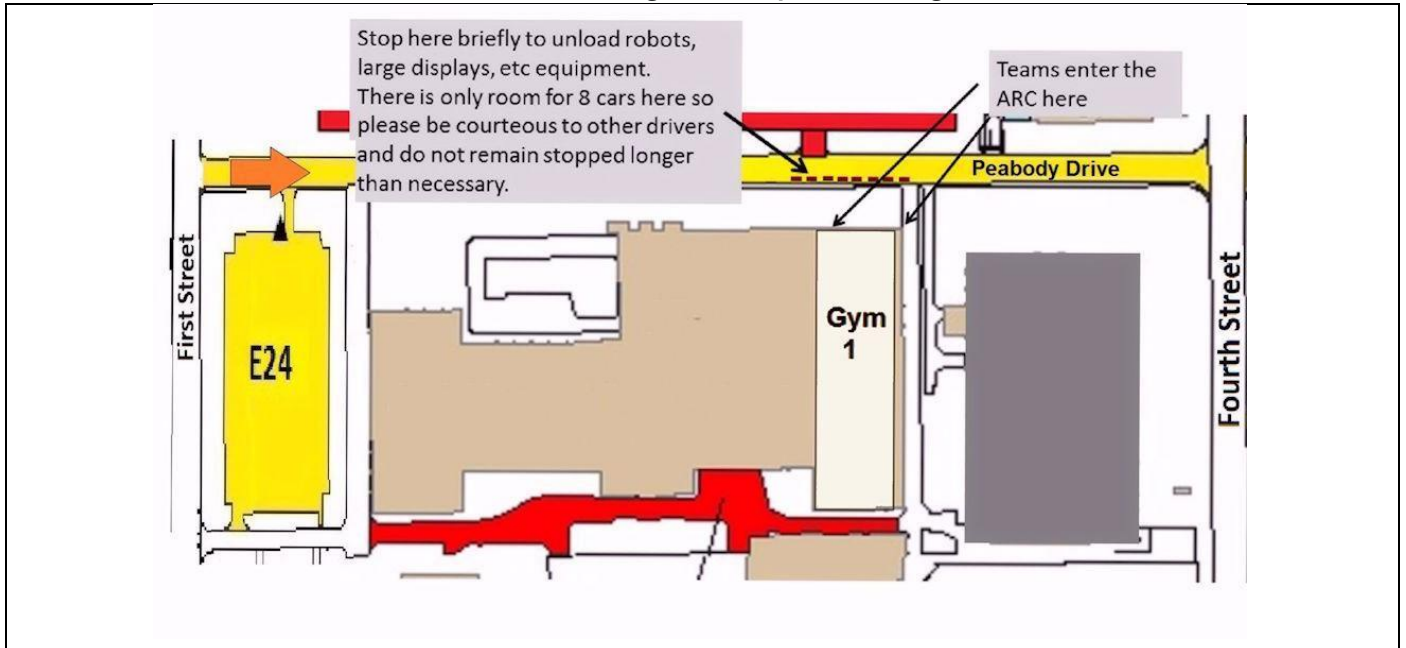

ARC Unloading & Drop off Diagram

ARC Parking Lot Locations

Building Location: The tournament will take place in Gym 1 at the Activities and Recreation Center (ARC), 201 E Peabody Dr, Champaign, IL 61820. The ARC is located on Peabody Drive between First and Fourth Streets. Gym 1 is located on the Northeast corner of the ARC.

Inspect the meter in the place you have parked.

Everyone attending the tournament should enter the ARC only at the marked doorway in front of Gym 1 just east of the building main entrance. Do NOT enter the ARC through the main entrance.

For drivers unloading gear and equipment, proceed past the main entrance of the ARC and temporarily stop at the marked doorway in front of Gym 1 nearer to Fourth Street. The registration entry doors are on the Northwest corner of Gym 1. A second event doorway will be open from 7:15-8:30 on the Northeast corner of Gym 1.

You can unload your passengers and materials, and the driver should immediately proceed to park. For parking, turn right (South) at the traffic light on Fourth Street and take the next left (East) on Pennsylvania to park in the large lot E-15 on the right hand (South) side of Pennsylvania.