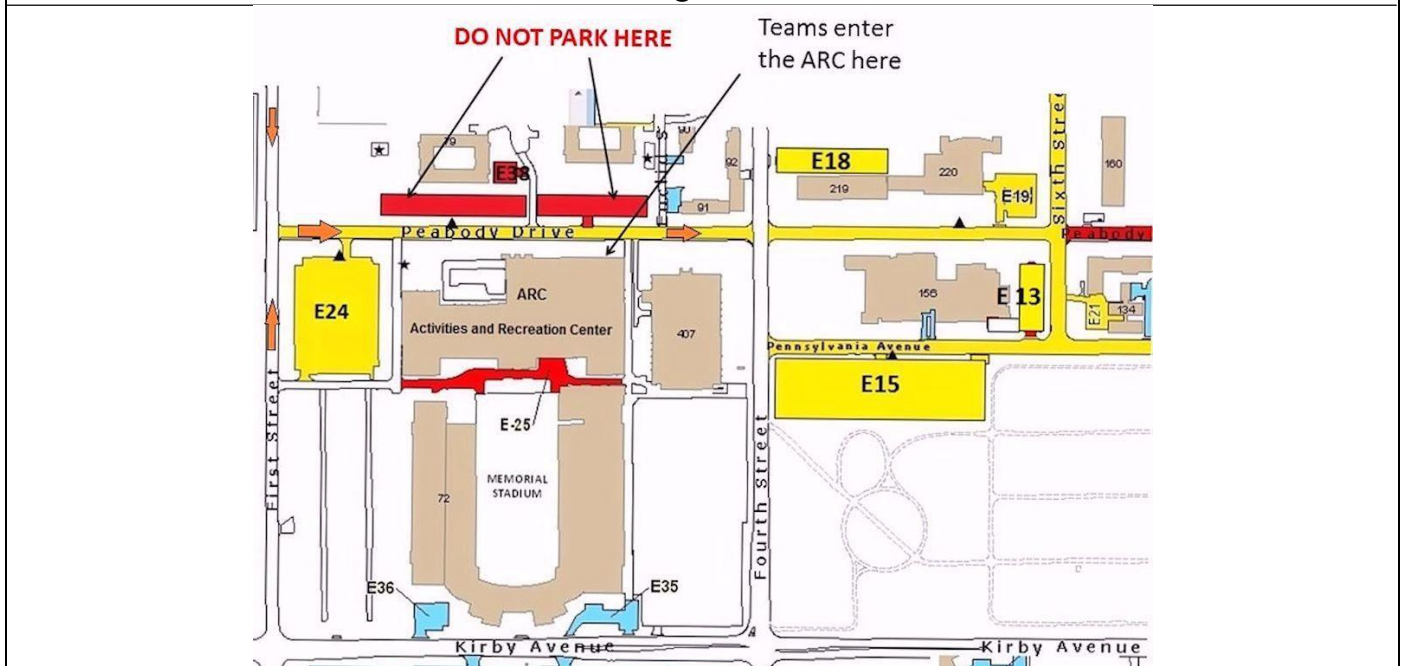

ARC Unloading & Drop off Diagram

ARC Parking Lot Locations

Building Location: The tournament will take place in Gym 1 at the Activities and Recreation Center (ARC), 201 E Peabody Dr, Champaign, IL 61820. The ARC is located on Peabody Drive between First and Fourth Streets. Gym 1 is located on the Northeast corner of the ARC.

Team Drop Off and Parking: Teams should approach the ARC from First Street. Turn East onto Peabody Drive from First Street at the stop sign. For drivers who do not have anything to unload, you can park in lot E-24 directly west of the ARC on the South side of Peabody near First Street. Additional parking is available along Pennsylvania Street and Peabody street east of Fourth Street.

For drivers unloading gear and equipment, proceed past the main entrance of the ARC and temporarily stop at the marked doorway in front of Gym 1 nearer to Fourth Street. The registration entry doors are on the Northwest corner of Gym 1. A second event doorway will be open from 7:15-8:30 on the Northeast corner of Gym 1.

You can unload your passengers and materials, and the driver should immediately proceed to park. For parking, turn right (South) at the traffic light on Fourth Street and take the next left (East) on Pennsylvania to park in the large lot E-15 on the right hand (South) side of Pennsylvania.