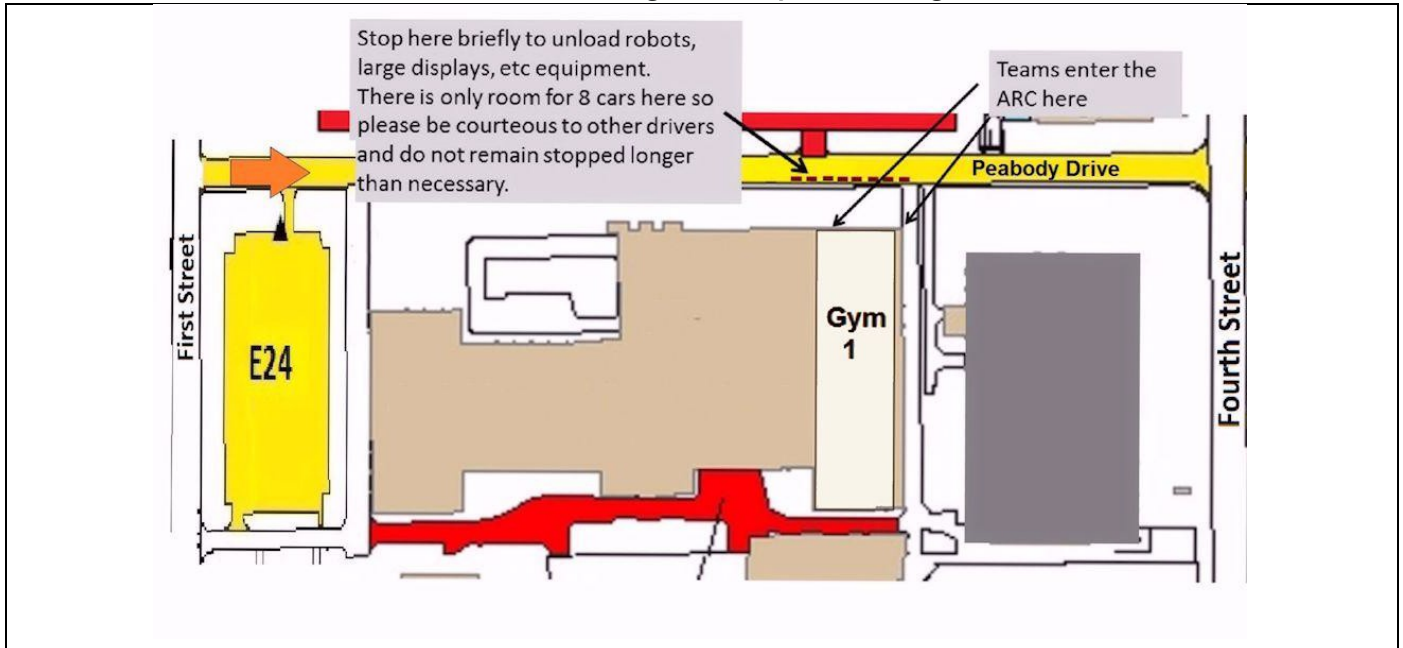

ARC Unloading & Drop off Diagram

ARC Parking Lot Locations

Building Location: The tournament will take place in Gym 1 at the Activities and Recreation Center (ARC), 201 E Peabody Dr., Champaign, IL 61820. The ARC is located on Peabody Drive between First and Fourth Streets. Gym 1 is located on the Northeast corner of the ARC.

Team Drop Off and Parking: Teams should approach the ARC from First Street. Turn East onto Peabody Drive from First Street at the stop sign. Drivers who do not have anything to unload can park in lot E-24 directly west of the ARC on the South side of Peabody near First Street. Additional parking is available along Pennsylvania Avenue and Peabody Drive east of Fourth Street. In all cases, be careful to avoid parking in spaces that are marked as rented on a 24-hour basis.

Before 9:00 AM, everyone attending the tournament should enter and exit the ARC only at the marked doorway in front of Gym 1, just east of the building main entrance. After 9:00 AM, everyone should enter and exit the ARC through the building main entrance on Peabody Drive.

You can unload your passengers and materials and immediately proceed to park. For parking, turn right (South) at the traffic light on Fourth Street and take the next left (East) on Pennsylvania to park in the large lot E-15 on the right hand (South) side of Pennsylvania Avenue. Lot meters are not enforced on Saturday.