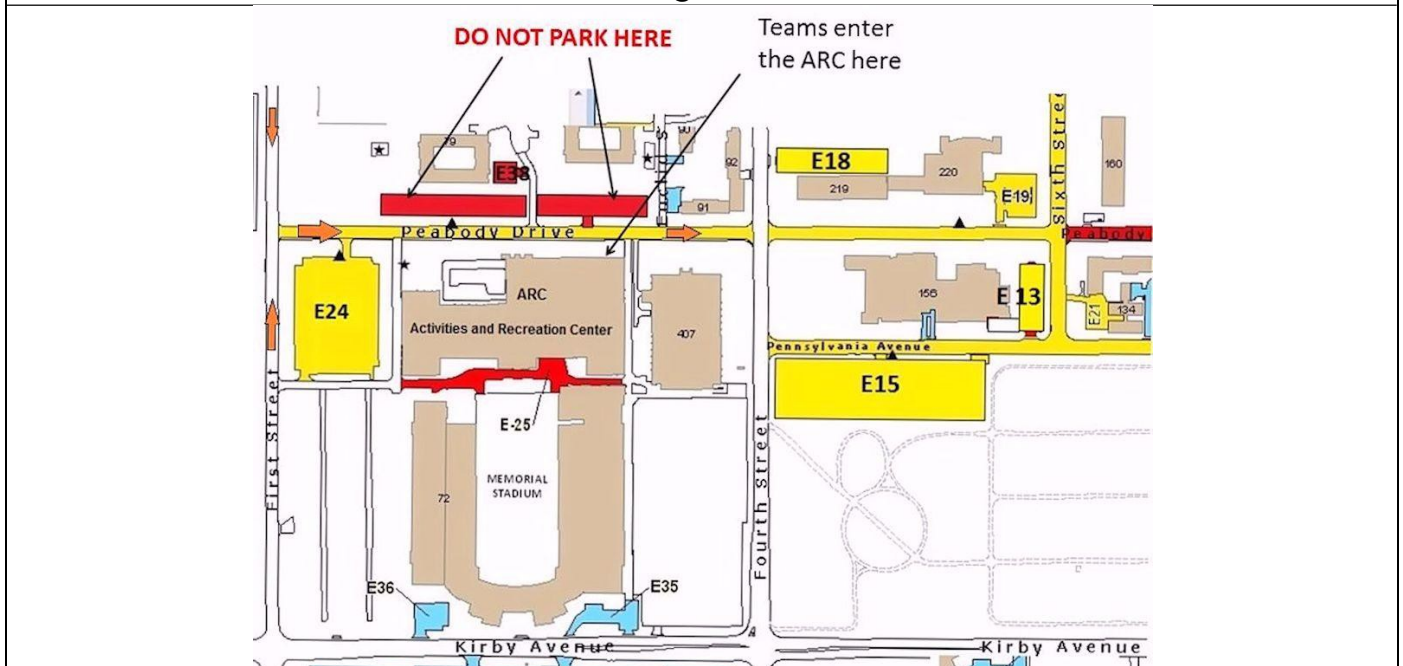

ARC Unloading & Drop off Diagram

ARC Parking Lot Locations

Building Location: The tournament will take place in Gym 1 at the Activities and Recreation Center (ARC), 201 E Peabody Dr., Champaign, IL 61820. The ARC is located on Peabody Drive between First and Fourth Streets. Gym 1 is located on the Northeast corner of the ARC.

Team Drop Off and Parking: Teams should approach the ARC from First Street. Turn East onto Peabody Drive from First Street at the stop sign. Drivers who do not have anything to unload can park in lot E-24 directly west of the ARC on the South side of Peabody near First Street. Additional parking is available along Pennsylvania Avenue and Peabody Drive east of Fourth Street. In all cases, be careful to avoid parking in spaces that are marked as rented on a 24-hour basis.

Before 9:00 AM, everyone attending the tournament should enter and exit the ARC only at the marked doorway in front of Gym 1, just east of the building main entrance. After 9:00 AM, everyone should enter and exit the ARC through the building main entrance on Peabody Drive.

You can unload your passengers and materials and immediately proceed to park. For parking, turn right (South) at the traffic light on Fourth Street and take the next left (East) on Pennsylvania to park in the large lot E-15 on the right hand (South) side of Pennsylvania Avenue. Lot meters are not enforced on Saturday.